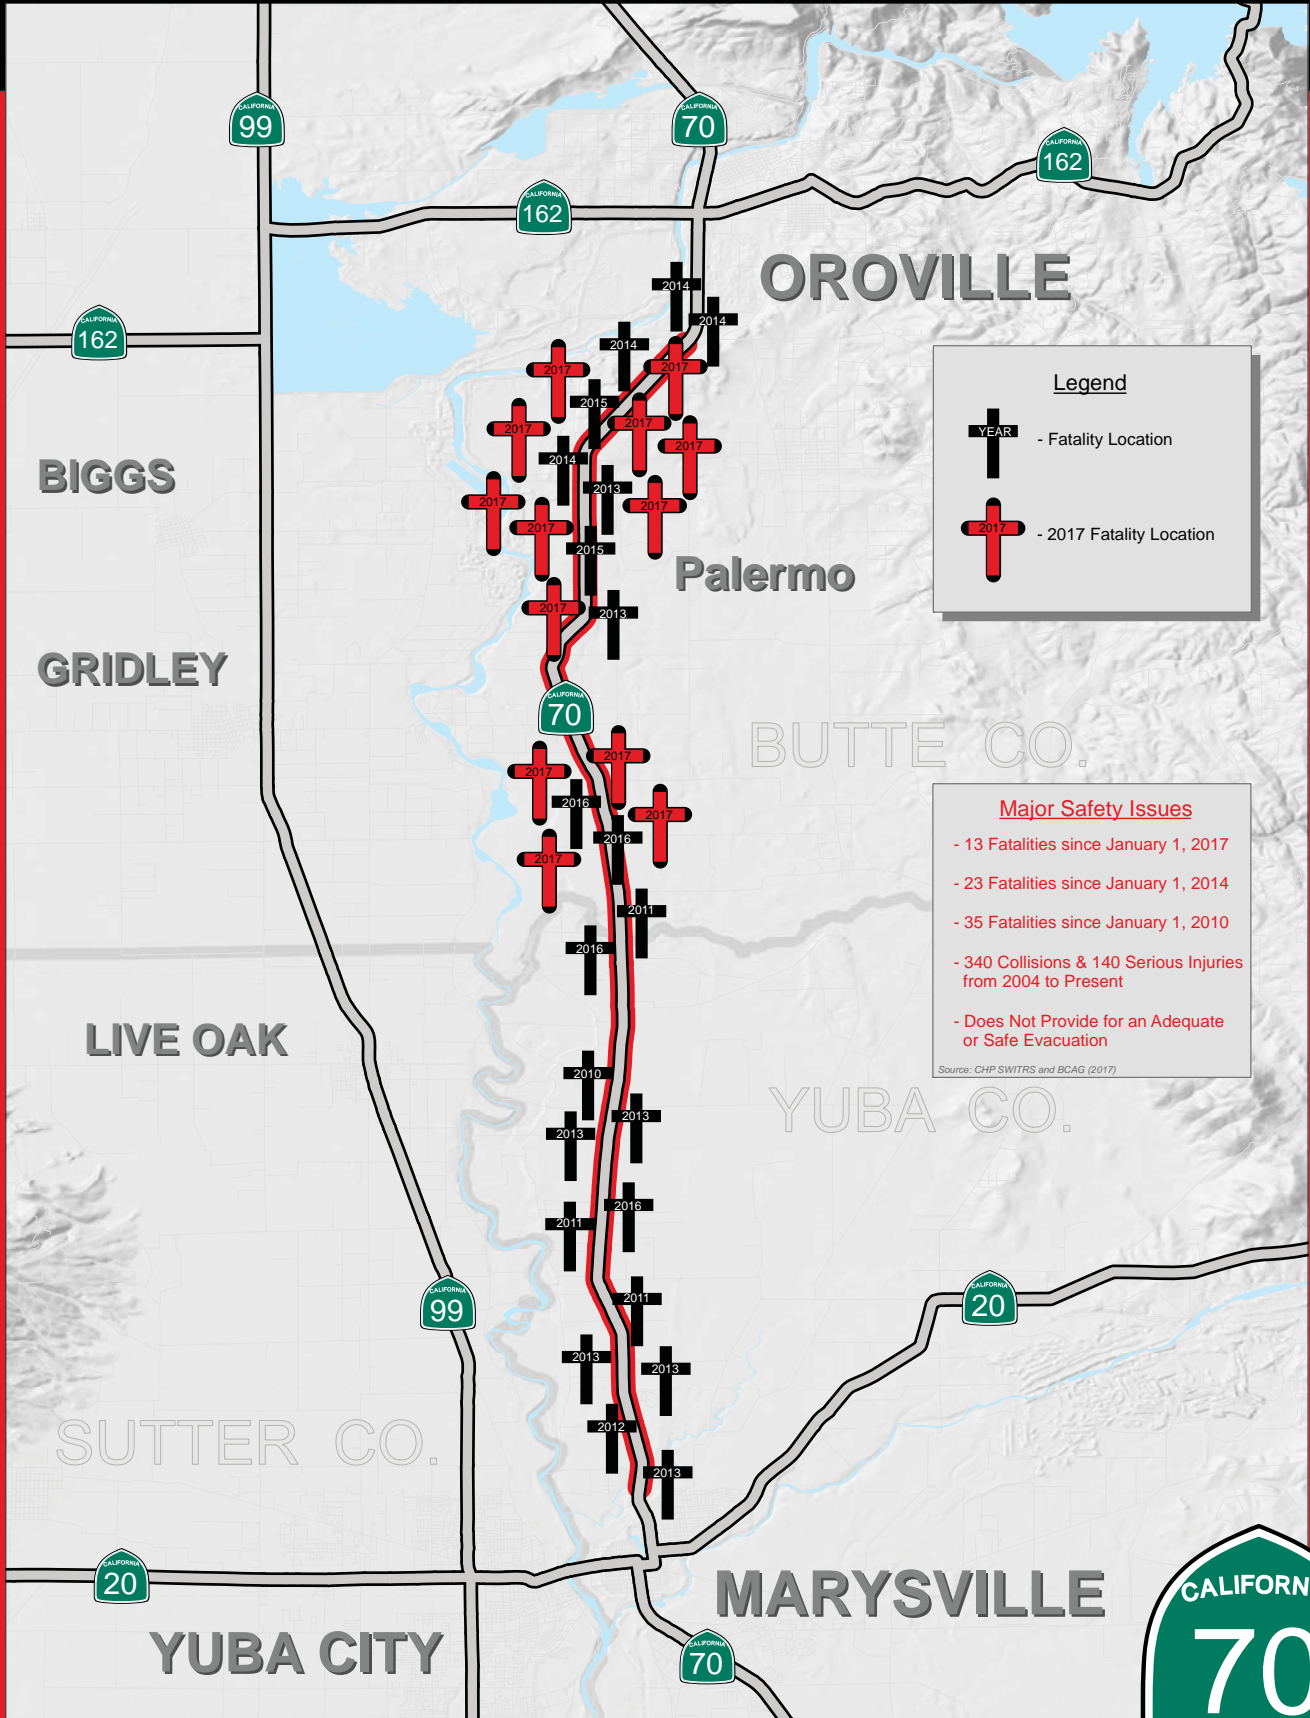

HIGHWAY 70 FATALITIES

MARYSVILLE TO OROVILLE

2010 - 2017

Last Updated: November 19, 2017